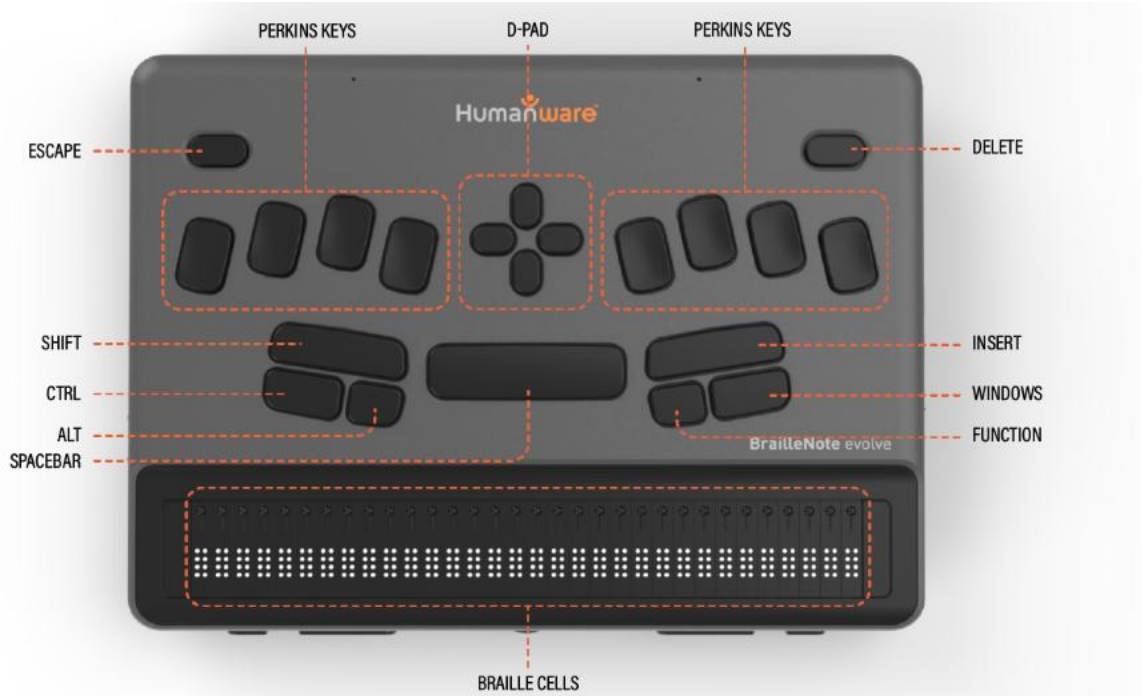

Fig 1 – Image of the top surface of the BrailleNote evolve with labels describing each button.

Fig 2 – Image of the BrailleNote evolve left side edge indicating the ports and buttons on the left side and the front edge.

Fig 3 – Image of the BrailleNote Evolve right side edge.

Unit Dimensions and Weight

Width	243 mm (9.57 in)
Depth	175 mm (6.89 in)
Thickness	20 mm (0.79 in), with a 25mm feet (1 in)
Weight	990 g (2.18 lbs) <i>with case 1.4KG (3lbs)</i>

BrailleNote evolve Box Content

Content
BrailleNote evolve
Modifier Sticker
Nylon strap with shoulder pad
Carrying Case
Getting started Print/Braille
Command Summary Print/Braille
Headphones
Power Adapter
Local Power Cable